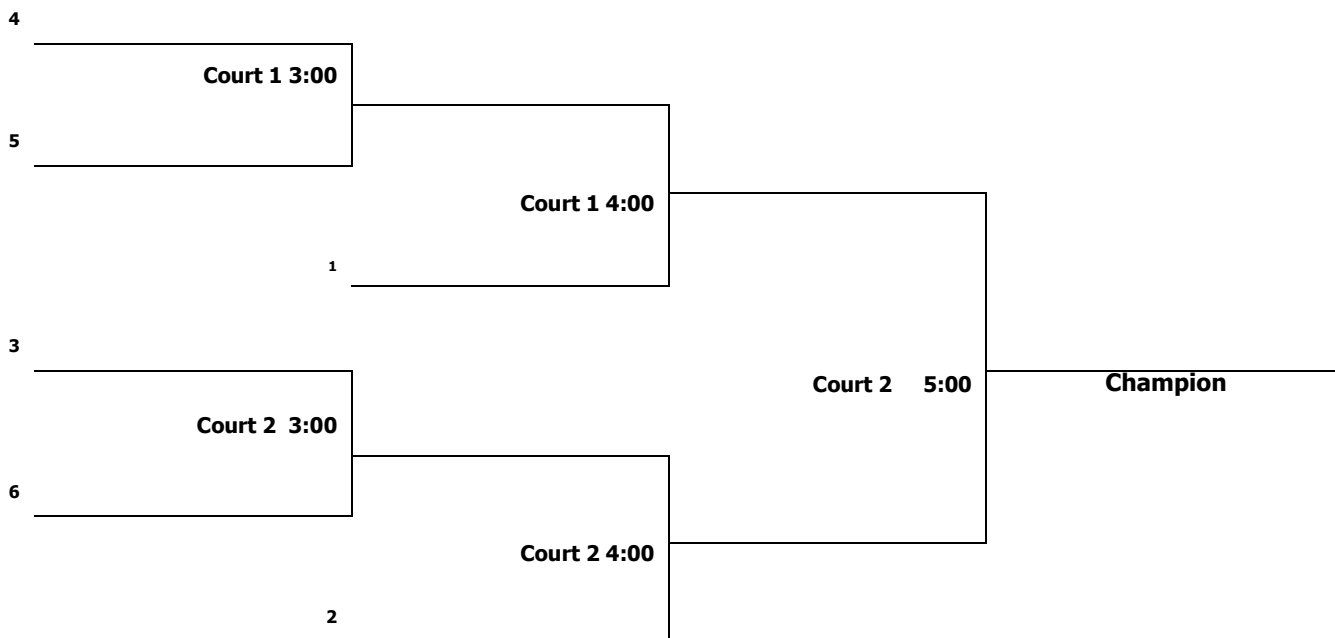

**2011 Lutchter High School
Annual Bulldog Volleyball Classic
Saturday, October 1, 2011**

**Pool A
Court 1**

1. East St. John
2. Lutchter
3. Ascension Christian
4. Denham Springs

**Pool B
Court 2**

1. Riverside
2. Dutchtown
3. Newman
4. Ponchatoula

**Pool C
Practice Gym**

1. Destrehan
2. South Terrebonne
3. Ascension Catholic
4. St. Charles

9:00 1 vs 4
10:00 2 vs 3
11:00 1 vs 3
12:00 2 vs 4
1:00 1 vs 2
2:00 3 vs 4

***We will play the best 2 out of 3 rally scoring to 25 no cap and the 3rd game, if necessary, will be to 15, no cap. The underlined team is the home team! After the 9:00 am and the 10:00 am games, all times are approximate. Coaches, please have your team available to play when the game ahead of you finishes. Top two teams from each pool will be seeded in the bracket. Pool winners will be seeded 1-3 and 2nd place finishers will be seeded 4-6. First pool tie breaker will be head to head; second tie breaker will be fewest points allowed. Seeding will be based on best match record, followed by best set record, followed by fewest points allowed.**